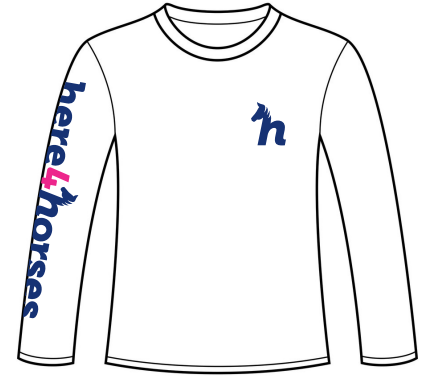

# Long-Sleeved Organic T-Shirt

## Under 16's

AGE	3-4yrs	5-6yrs	7-8yrs	9-11yrs	12-14yrs
Chest Size	25"	27"	29"	32"	34"