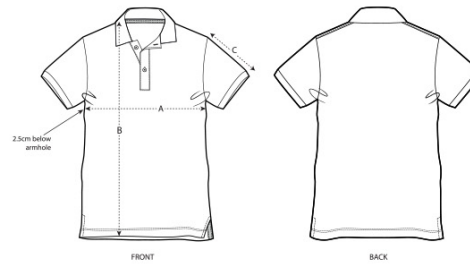

Polo Shirt

Coronation 2023

SIZES		XXS	XS	S	M	L	XL	XXL	3XL	4XL	5XL
A	Half Chest	45	47.5	50.5	53.5	56.5	59.5	62.5	65.5	73.5	78.5
B	Body Length	63.5	65.5	68.5	71.5	73.5	75.5	77.5	80.5	81.5	83.5
C	Sleeve Length	21	21.5	22.5	23.5	24.5	24.5	25.5	26.5	26.5	27